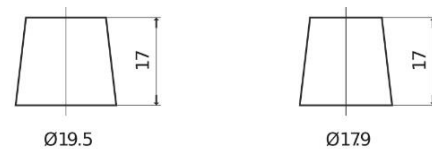

**Product overview**

Batteries for Cars

**Premium EA1000**

Part number	EA1000
Technology	Flooded
EAN/GTIN	3661024034258
Voltage	12 V
Capacity	100.0 Ah
CCA	900 A
Length	353 mm
Width	175 mm
Height	190 mm
Box size	L05
Polarity	ETN 0
Terminal Type	EN taper post
Hold Down	B13
Weights (subject of variation)	22.60 kg

**Polarity**

**Terminal Type**

Positive Terminal

Negative Terminal

**Hold Down**

Design, features and specifications are subject to change without notice. We disclaim any representation or warranty, express or implied, concerning the data or recommendations, and in no event shall be liable for any loss or damage claimed to have arisen as a result. Some products may not be available in your local market.