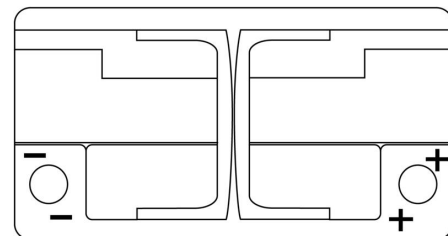

Product overview

Batteries for Cars

Premium EA1050

Part number	EA1050
Technology	Flooded
EAN/GTIN	3661024034302
Voltage	12 V
Capacity	105.0 Ah
CCA	850 A
Length	315 mm
Width	175 mm
Height	205 mm
Box size	LH4
Polarity	ETN 0
Terminal Type	EN taper post
Hold Down	B13
Weights (subject of variation)	23.10 kg

Polarity

Terminal Type

Positive Terminal

Negative Terminal

Hold Down

Design, features and specifications are subject to change without notice. We disclaim any representation or warranty, express or implied, concerning the data or recommendations, and in no event shall be liable for any loss or damage claimed to have arisen as a result. Some products may not be available in your local market.