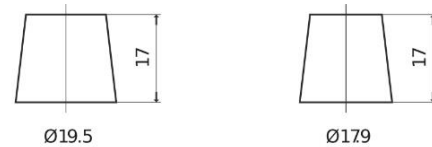

Terminal Type