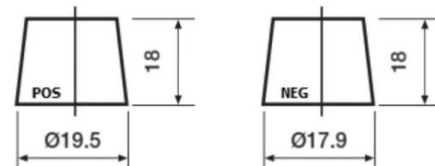

Product overview

Batteries for Cars

Premium EA456

Part number	EA456
Technology	Flooded
EAN/GTIN	3661024034128
Voltage	12 V
Capacity	45.0 Ah
CCA	390 A
Length	237 mm
Width	127 mm
Height	227 mm
Box size	B24
Polarity	ETN 0
Terminal Type	JIS taper post
Hold Down	B1
Weights (subject of variation)	11.80 kg

Polarity

Terminal Type

Remove T1 adapter for T3

Hold Down

Design, features and specifications are subject to change without notice. We disclaim any representation or warranty, express or implied, concerning the data or recommendations, and in no event shall be liable for any loss or damage claimed to have arisen as a result. Some products may not be available in your local market.