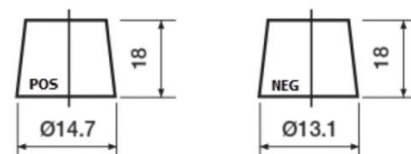

Product overview

Batteries for Cars

Premium EA456

Part number	EA456
Technology	Flooded
EAN/GTIN	3661024034128
Voltage	12 V
Capacity	45.0 Ah
CCA	390 A
Length	237 mm
Width	127 mm
Height	227 mm
Box size	B24
Polarity	ETN 0
Terminal Type	JIS taper post
Hold Down	B1
Weights (subject of variation)	11.80 kg

Polarity

Terminal Type

Remove T1 adapter for T3

Hold Down

Design, features and specifications are subject to change without notice. We disclaim any representation or warranty, express or implied, concerning the data or recommendations, and in no event shall be liable for any loss or damage claimed to have arisen as a result. Some products may not be available in your local market.