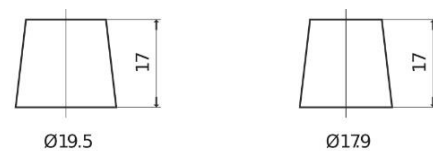

Terminal Type

Positive Terminal

Negative Terminal