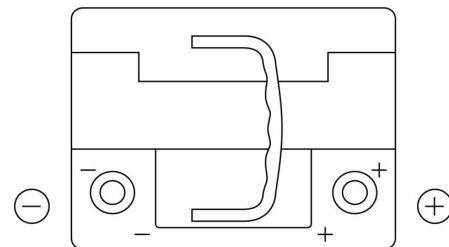

Product overview

Batteries for Cars

Premium EA472

Part number	EA472
Technology	Flooded
EAN/GTIN	3661024034265
Voltage	12 V
Capacity	47.0 Ah
CCA	450 A
Length	207 mm
Width	175 mm
Height	175 mm
Box size	LB1
Polarity	ETN 0
Terminal Type	EN taper post
Hold Down	B13
Weights (subject of variation)	11.40 kg

Polarity

Terminal Type

Positive Terminal

Negative Terminal

Hold Down

Design, features and specifications are subject to change without notice. We disclaim any representation or warranty, express or implied, concerning the data or recommendations, and in no event shall be liable for any loss or damage claimed to have arisen as a result. Some products may not be available in your local market.