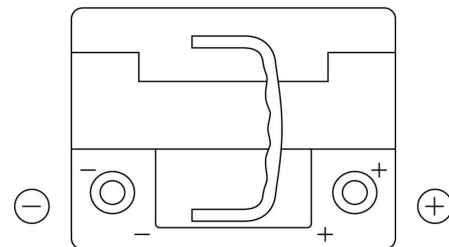

Product overview

Batteries for Cars

Premium EA530

Part number	EA530
Technology	Flooded
EAN/GTIN	3661024034203
Voltage	12 V
Capacity	53.0 Ah
CCA	540 A
Length	207 mm
Width	175 mm
Height	190 mm
Box size	L01
Polarity	ETN 0
Terminal Type	EN taper post
Hold Down	B13
Weights (subject of variation)	12.70 kg

Polarity

Terminal Type

Positive Terminal

Negative Terminal

Hold Down

Design, features and specifications are subject to change without notice. We disclaim any representation or warranty, express or implied, concerning the data or recommendations, and in no event shall be liable for any loss or damage claimed to have arisen as a result. Some products may not be available in your local market.