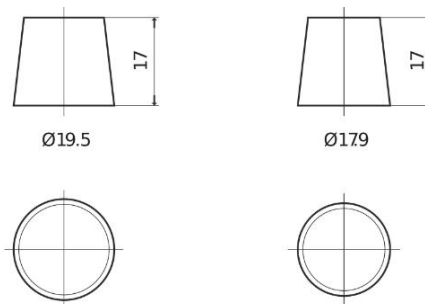

Terminal Type

Hold Down

Design, features and specifications are subject to change without notice. We disclaim any representation or warranty, express or implied, concerning the data or recommendations, and in no event shall be liable for any loss or damage claimed to have arisen as a result. Some products may not be available in your local market.