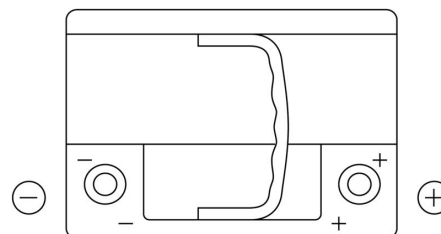

Product overview

Batteries for Cars

Premium EA612

Part number	EA612
Technology	Flooded
EAN/GTIN	3661024034272
Voltage	12 V
Capacity	61.0 Ah
CCA	600 A
Length	242 mm
Width	175 mm
Height	175 mm
Box size	LB2
Polarity	ETN 0
Terminal Type	EN taper post
Hold Down	B13
Weights (subject of variation)	14.00 kg

Polarity

Terminal Type

Hold Down

Design, features and specifications are subject to change without notice. We disclaim any representation or warranty, express or implied, concerning the data or recommendations, and in no event shall be liable for any loss or damage claimed to have arisen as a result. Some products may not be available in your local market.