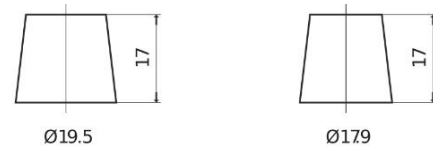

Terminal Type

Positive Terminal

Negative Terminal