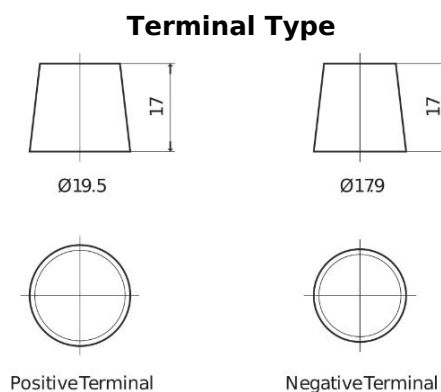

Product overview

Batteries for Cars

Premium EA654

| | |
|--------------------------------|---------------|
| Part number | EA654 |
| Technology | Flooded |
| EAN/GTIN | 3661024034142 |
| Voltage | 12 V |
| Capacity | 65.0 Ah |
| CCA | 580 A |
| Length | 230 mm |
| Width | 173 mm |
| Height | 222 mm |
| Box size | D23 |
| Polarity | ETN 0 |
| Terminal Type | EN taper post |
| Hold Down | Korean B1 |
| Weights (subject of variation) | 16.00 kg |