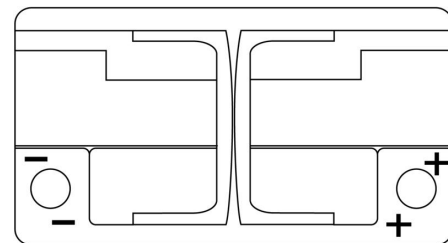

Product overview

Batteries for Cars

Premium EA722

Part number	EA722
Technology	Flooded
EAN/GTIN	3661024034289
Voltage	12 V
Capacity	72.0 Ah
CCA	720 A
Length	278 mm
Width	175 mm
Height	175 mm
Box size	LB3
Polarity	ETN 0
Terminal Type	EN taper post
Hold Down	B13
Weights (subject of variation)	15.90 kg

Polarity

Terminal Type

Positive Terminal

Negative Terminal

Hold Down

Design, features and specifications are subject to change without notice. We disclaim any representation or warranty, express or implied, concerning the data or recommendations, and in no event shall be liable for any loss or damage claimed to have arisen as a result. Some products may not be available in your local market.