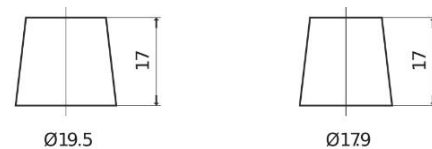

Product overview

Batteries for Cars

Premium EA722

Part number	EA722
Technology	Flooded
EAN/GTIN	3661024034289
Voltage	12 V
Capacity	72.0 Ah
CCA	720 A
Length	278 mm
Width	175 mm
Height	175 mm
Box size	LB3
Polarity	ETN 0
Terminal Type	EN taper post
Hold Down	B13
Weights (subject of variation)	15.90 kg

Polarity

Terminal Type

Positive Terminal

Negative Terminal

Hold Down

Design, features and specifications are subject to change without notice. We disclaim any representation or warranty, express or implied, concerning the data or recommendations, and in no event shall be liable for any loss or damage claimed to have arisen as a result. Some products may not be available in your local market.