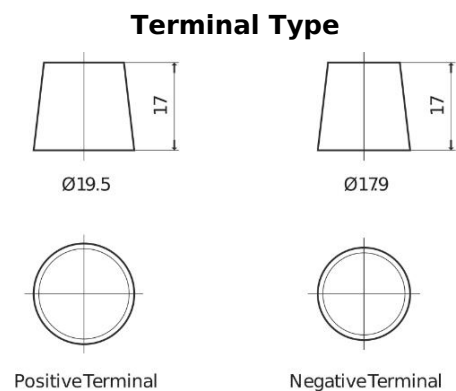

Product overview

Batteries for Cars

Premium EA754

Part number	EA754
Technology	Flooded
EAN/GTIN	3661024034166
Voltage	12 V
Capacity	75.0 Ah
CCA	630 A
Length	270 mm
Width	173 mm
Height	222 mm
Box size	D26
Polarity	ETN 0
Terminal Type	EN taper post
Hold Down	Korean B1+B6
Weights (subject of variation)	17.40 kg