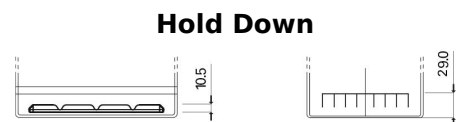

Product overview

Batteries for Cars

Premium EA754

Part number	EA754
Technology	Flooded
EAN/GTIN	3661024034166
Voltage	12 V
Capacity	75.0 Ah
CCA	630 A
Length	270 mm
Width	173 mm
Height	222 mm
Box size	D26
Polarity	ETN 0
Terminal Type	EN taper post
Hold Down	Korean B1+B6
Weights (subject of variation)	17.40 kg