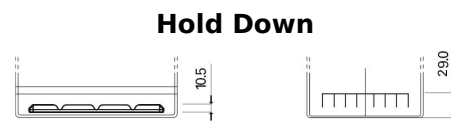

Product overview

Batteries for Cars

Premium EA755

Part number	EA755
Technology	Flooded
EAN/GTIN	3661024034173
Voltage	12 V
Capacity	75.0 Ah
CCA	630 A
Length	270 mm
Width	173 mm
Height	222 mm
Box size	D26
Polarity	ETN 1
Terminal Type	EN taper post
Hold Down	Korean B1+B6
Weights (subject of variation)	17.40 kg