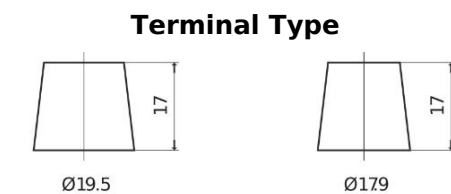

Product overview

Batteries for Cars

Premium EA755

Part number	EA755
Technology	Flooded
EAN/GTIN	3661024034173
Voltage	12 V
Capacity	75.0 Ah
CCA	630 A
Length	270 mm
Width	173 mm
Height	222 mm
Box size	D26
Polarity	ETN 1
Terminal Type	EN taper post
Hold Down	Korean B1+B6
Weights (subject of variation)	17.40 kg