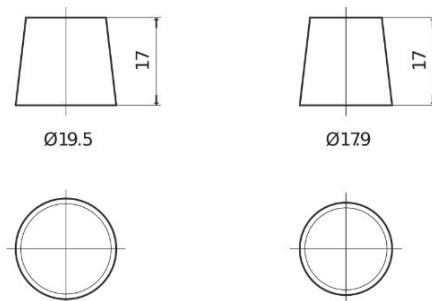

Product overview

Batteries for Cars

Premium EA770

Part number	EA770
Technology	Flooded
EAN/GTIN	3661024034241
Voltage	12 V
Capacity	77.0 Ah
CCA	760 A
Length	278 mm
Width	175 mm
Height	190 mm
Box size	L03
Polarity	ETN 0
Terminal Type	EN taper post
Hold Down	B13
Weights (subject of variation)	17.50 kg

Polarity

Terminal Type

Positive Terminal

Negative Terminal

Hold Down

Design, features and specifications are subject to change without notice. We disclaim any representation or warranty, express or implied, concerning the data or recommendations, and in no event shall be liable for any loss or damage claimed to have arisen as a result. Some products may not be available in your local market.