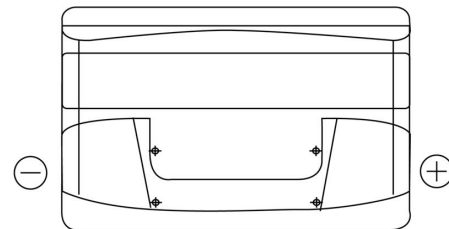

**Product overview**

Batteries for Cars

**Excell EB1000**

Part number	EB1000
Technology	Flooded
EAN/GTIN	3661024034715
Voltage	12 V
Capacity	100.0 Ah
CCA	720 A
Length	315 mm
Width	175 mm
Height	205 mm
Box size	LH4
Polarity	ETN 0
Terminal Type	EN taper post
Hold Down	B13
Weights (subject of variation)	21.90 kg

**Polarity**

**Terminal Type**

**Hold Down**

Design, features and specifications are subject to change without notice. We disclaim any representation or warranty, express or implied, concerning the data or recommendations, and in no event shall be liable for any loss or damage claimed to have arisen as a result. Some products may not be available in your local market.