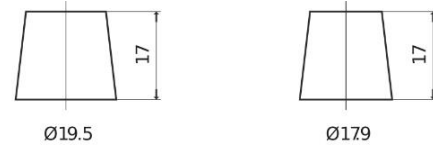

Terminal Type