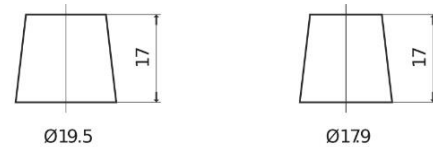

**Product overview**

Batteries for Cars

**Excell EB602**

Part number	EB602
Technology	Flooded
EAN/GTIN	3661024034630
Voltage	12 V
Capacity	60.0 Ah
CCA	540 A
Length	242 mm
Width	175 mm
Height	175 mm
Box size	LB2
Polarity	ETN 0
Terminal Type	EN taper post
Hold Down	B13
Weights (subject of variation)	12.90 kg

**Polarity**

**Terminal Type**

Positive Terminal

Negative Terminal

**Hold Down**

Design, features and specifications are subject to change without notice. We disclaim any representation or warranty, express or implied, concerning the data or recommendations, and in no event shall be liable for any loss or damage claimed to have arisen as a result. Some products may not be available in your local market.