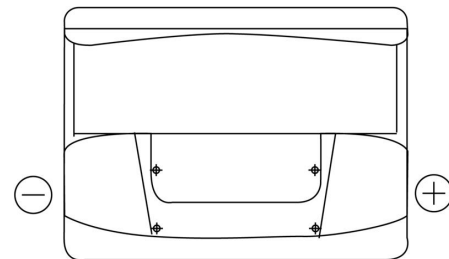

**Product overview**

Batteries for Cars

**Excell EB602**

Part number	EB602
Technology	Flooded
EAN/GTIN	3661024034630
Voltage	12 V
Capacity	60.0 Ah
CCA	540 A
Length	242 mm
Width	175 mm
Height	175 mm
Box size	LB2
Polarity	ETN 0
Terminal Type	EN taper post
Hold Down	B13
Weights (subject of variation)	12.90 kg

**Polarity**

**Terminal Type**

Positive Terminal

Negative Terminal

**Hold Down**

Design, features and specifications are subject to change without notice. We disclaim any representation or warranty, express or implied, concerning the data or recommendations, and in no event shall be liable for any loss or damage claimed to have arisen as a result. Some products may not be available in your local market.