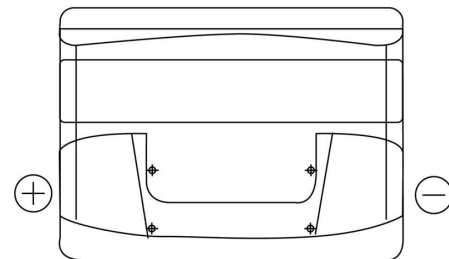

Product overview

Batteries for Cars

Excell EB621

Part number	EB621
Technology	Flooded
EAN/GTIN	3661024034548
Voltage	12 V
Capacity	62.0 Ah
CCA	540 A
Length	242 mm
Width	175 mm
Height	190 mm
Box size	L02
Polarity	ETN 1
Terminal Type	EN taper post
Hold Down	B13
Weights (subject of variation)	14.20 kg

Polarity

Terminal Type

Positive Terminal

Negative Terminal

Hold Down

Design, features and specifications are subject to change without notice. We disclaim any representation or warranty, express or implied, concerning the data or recommendations, and in no event shall be liable for any loss or damage claimed to have arisen as a result. Some products may not be available in your local market.