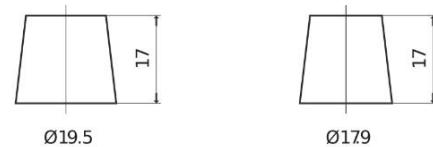

Terminal Type

Positive Terminal

Negative Terminal