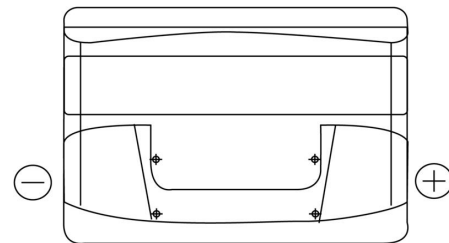

Product overview

Batteries for Cars

Excell EB740

Part number	EB740
Technology	Flooded
EAN/GTIN	3661024034555
Voltage	12 V
Capacity	74.0 Ah
CCA	680 A
Length	278 mm
Width	175 mm
Height	190 mm
Box size	L03
Polarity	ETN 0
Terminal Type	EN taper post
Hold Down	B13
Weights (subject of variation)	16.60 kg

Polarity

Terminal Type

Positive Terminal

Negative Terminal

Hold Down

Design, features and specifications are subject to change without notice. We disclaim any representation or warranty, express or implied, concerning the data or recommendations, and in no event shall be liable for any loss or damage claimed to have arisen as a result. Some products may not be available in your local market.