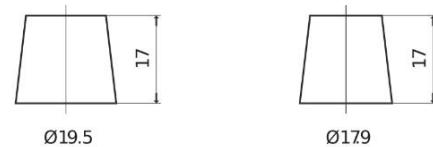

Terminal Type