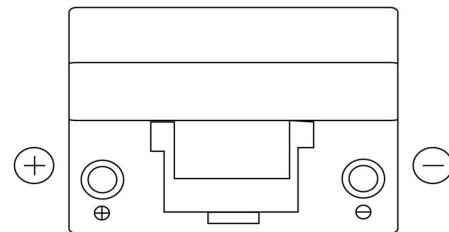

Product overview

Batteries for Cars

Excell EB955

Part number	EB955
Technology	Flooded
EAN/GTIN	3661024034463
Voltage	12 V
Capacity	95.0 Ah
CCA	760 A
Length	306 mm
Width	173 mm
Height	222 mm
Box size	D31
Polarity	ETN 1
Terminal Type	EN taper post
Hold Down	Korean B1
Weights (subject of variation)	20.60 kg

Polarity

Terminal Type

Hold Down

Design, features and specifications are subject to change without notice. We disclaim any representation or warranty, express or implied, concerning the data or recommendations, and in no event shall be liable for any loss or damage claimed to have arisen as a result. Some products may not be available in your local market.