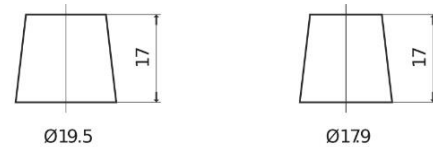

Terminal Type