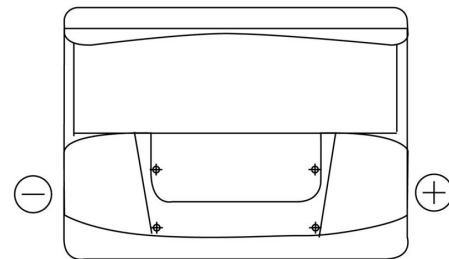

Product overview

Batteries for Cars

Classic EC550

Part number	EC550
Technology	Flooded
EAN/GTIN	3661024034807
Voltage	12 V
Capacity	55.0 Ah
CCA	460 A
Length	242 mm
Width	175 mm
Height	190 mm
Box size	L02
Polarity	ETN 0
Terminal Type	EN taper post
Hold Down	B13
Weights (subject of variation)	13.50 kg

Polarity

Terminal Type

Positive Terminal

Negative Terminal

Hold Down

Design, features and specifications are subject to change without notice. We disclaim any representation or warranty, express or implied, concerning the data or recommendations, and in no event shall be liable for any loss or damage claimed to have arisen as a result. Some products may not be available in your local market.