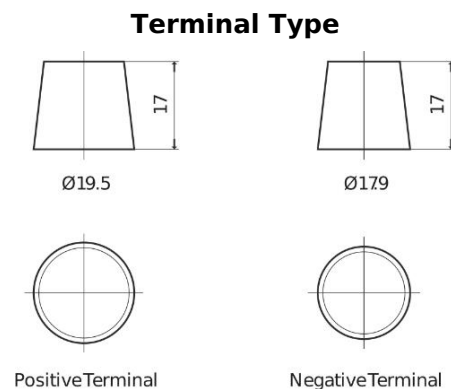

Product overview

Batteries for Marine and Leisure

Dual AGM EP1200

Part number	EP1200
Technology	AGM
EAN/GTIN	3661024035958
Voltage	12 V
Capacity	140.0 Ah
CCA	700 A
Watt hour	1200 Wh
Length	513 mm
Width	189 mm
Height	223 mm
Box size	D04
Polarity	ETN 3
Terminal Type	EN taper post
Hold Down	B0
Weights (subject of variation)	40.50 kg