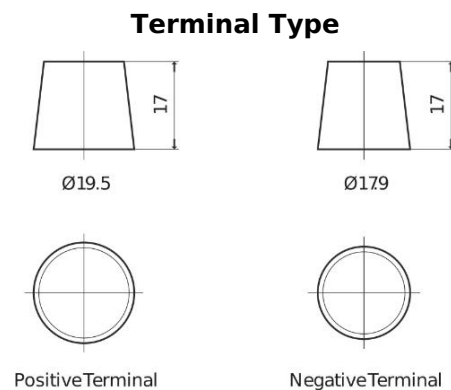

Product overview

Batteries for Marine and Leisure

Dual AGM EP1500

Part number	EP1500
Technology	AGM
EAN/GTIN	3661024035941
Voltage	12 V
Capacity	180.0 Ah
CCA	900 A
Watt hour	1500 Wh
Length	513 mm
Width	223 mm
Height	223 mm
Box size	D05
Polarity	ETN 3
Terminal Type	EN taper post
Hold Down	B0
Weights (subject of variation)	50.00 kg