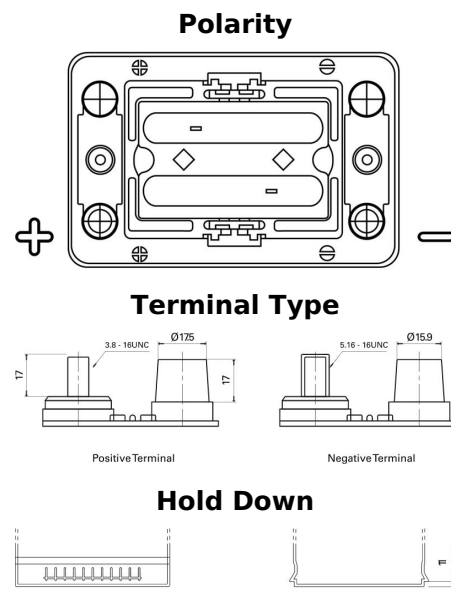

**Product overview**

Batteries for Marine and Leisure

**Dual AGM EP450**

Part number	EP450
Technology	AGM
EAN/GTIN	3661024035972
Voltage	12 V
Capacity	50.0 Ah
CCA	750 A
Watt hour	450 Wh
Length	260 mm
Width	173 mm
Height	206 mm
Box size	G34
Polarity	ETN 1
Terminal Type	SAE M 3/8"- 5/16" taper&stud
Hold Down	B7
Weights (subject of variation)	18.60 kg