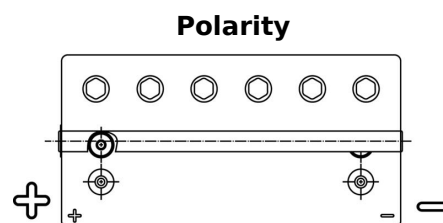

**Product overview**

Batteries for Marine and Leisure

**Dual AGM EP900**

Part number	EP900
Technology	AGM
EAN/GTIN	3661024035965
Voltage	12 V
Capacity	100.0 Ah
CCA	800 A
Watt hour	900 Wh
Length	330 mm
Width	173 mm
Height	240 mm
Box size	G31
Polarity	ETN 1
Terminal Type	SAE M 3/8"- 5/16" taper&stud
Hold Down	B0
Weights (subject of variation)	31.00 kg