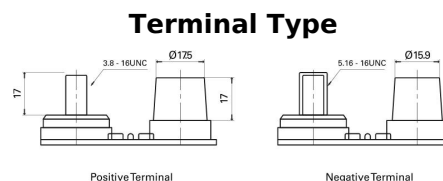

**Product overview**

Batteries for Marine and Leisure

**Dual AGM EP900**

Part number	EP900
Technology	AGM
EAN/GTIN	3661024035965
Voltage	12 V
Capacity	100.0 Ah
CCA	800 A
Watt hour	900 Wh
Length	330 mm
Width	173 mm
Height	240 mm
Box size	G31
Polarity	ETN 1
Terminal Type	SAE M 3/8"- 5/16" taper&stud
Hold Down	B0
Weights (subject of variation)	31.00 kg