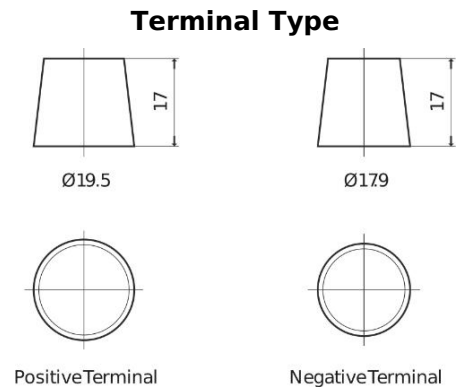

Product overview

Batteries for Marine and Leisure

Equipment GEL ES1300

Part number	ES1300
Technology	GEL
EAN/GTIN	3661024035781
Voltage	12 V
Capacity	120.0 Ah
Watt hour	1300 Wh
Length	345 mm
Width	171 mm
Height	283 mm
Box size	D03
Polarity	ETN 0
Terminal Type	EN taper post
Hold Down	B0
Weights (subject of variation)	37.50 kg