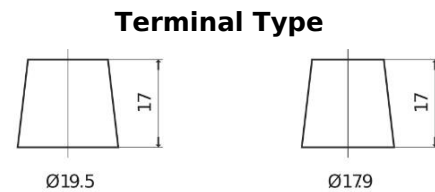

Product overview

Batteries for Marine and Leisure

Equipment GEL ES1350

Part number	ES1350
Technology	GEL
EAN/GTIN	3661024035774
Voltage	12 V
Capacity	120.0 Ah
Watt hour	1350 Wh
Length	513 mm
Width	189 mm
Height	223 mm
Box size	D04
Polarity	ETN 3
Terminal Type	EN taper post
Hold Down	B0
Weights (subject of variation)	40.00 kg