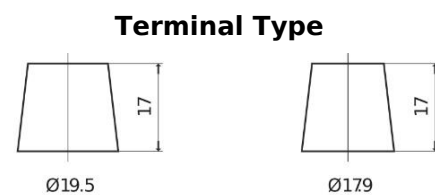

**Product overview**

Batteries for Marine and Leisure

**Equipment GEL ES2400**

Part number	ES2400
Technology	GEL
EAN/GTIN	3661024035750
Voltage	12 V
Capacity	210.0 Ah
Watt hour	2400 Wh
Length	518 mm
Width	274 mm
Height	240 mm
Box size	D06
Polarity	ETN 3
Terminal Type	EN taper post
Hold Down	B0
Weights (subject of variation)	63.50 kg