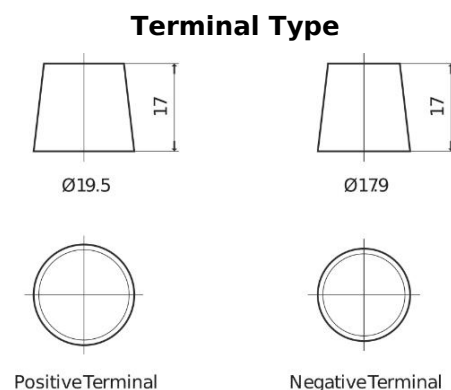

Product overview

Batteries for Marine and Leisure

Dual AGM EP2100

Part number	EP2100
Technology	AGM
EAN/GTIN	3661024035934
Voltage	12 V
Capacity	240.0 Ah
CCA	1200 A
Watt hour	2100 Wh
Length	518 mm
Width	274 mm
Height	240 mm
Box size	D06
Polarity	ETN 3
Terminal Type	EN taper post
Hold Down	B0
Weights (subject of variation)	70.00 kg