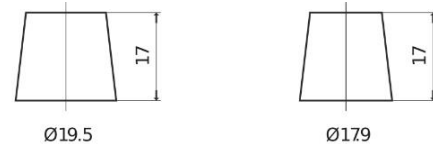

Terminal Type