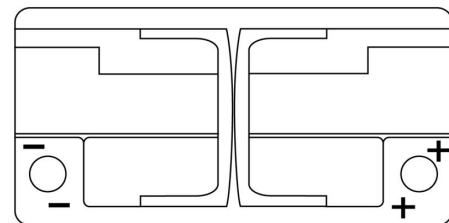

Product overview

Batteries for Marine and Leisure

Dual AGM EP800

Part number	EP800
Technology	AGM
EAN/GTIN	3661024036535
Voltage	12 V
Capacity	95.0 Ah
CCA	850 A
Watt hour	800 Wh
Length	353 mm
Width	175 mm
Height	190 mm
Box size	L05
Polarity	ETN 0
Terminal Type	EN taper post
Hold Down	B13
Weights (subject of variation)	26.10 kg

Polarity

Terminal Type

Hold Down

Design, features and specifications are subject to change without notice. We disclaim any representation or warranty, express or implied, concerning the data or recommendations, and in no event shall be liable for any loss or damage claimed to have arisen as a result. Some products may not be available in your local market.