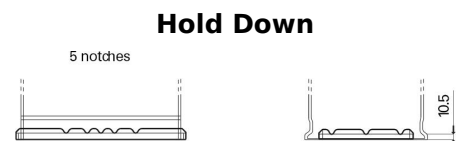

Product overview

Batteries for Marine and Leisure

Equipment GEL ES650

Part number	ES650
Technology	GEL
EAN/GTIN	3661024035842
Voltage	12 V
Capacity	56.0 Ah
Watt hour	650 Wh
Length	278 mm
Width	175 mm
Height	190 mm
Box size	L03
Polarity	ETN 0
Terminal Type	EN taper post
Hold Down	B13
Weights (subject of variation)	20.80 kg