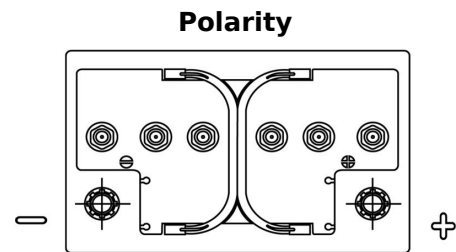

Product overview

Batteries for Marine and Leisure

Equipment GEL ES650

Part number	ES650
Technology	GEL
EAN/GTIN	3661024035842
Voltage	12 V
Capacity	56.0 Ah
Watt hour	650 Wh
Length	278 mm
Width	175 mm
Height	190 mm
Box size	L03
Polarity	ETN 0
Terminal Type	EN taper post
Hold Down	B13
Weights (subject of variation)	20.80 kg