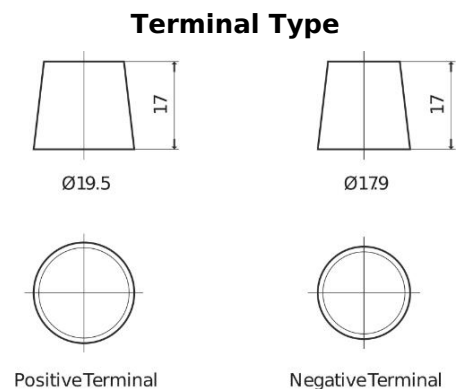

Product overview

Batteries for Marine and Leisure

Equipment GEL ES650

Part number	ES650
Technology	GEL
EAN/GTIN	3661024035842
Voltage	12 V
Capacity	56.0 Ah
Watt hour	650 Wh
Length	278 mm
Width	175 mm
Height	190 mm
Box size	L03
Polarity	ETN 0
Terminal Type	EN taper post
Hold Down	B13
Weights (subject of variation)	20.80 kg